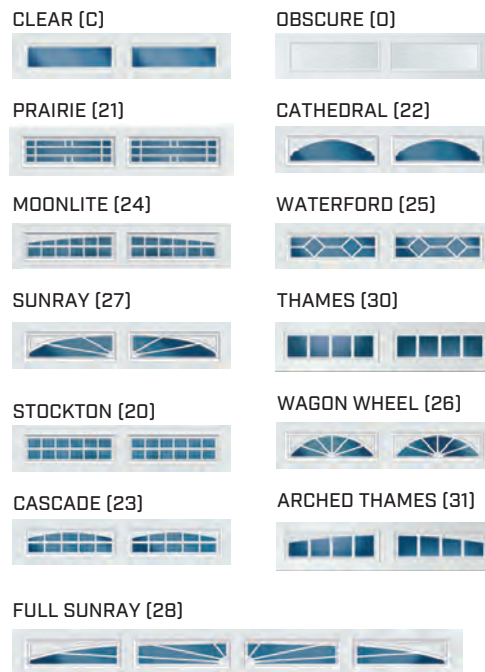

COLOR OPTIONS

*Price upcharge applies

Steel doors are pre-painted; for custom colors, exterior latex paint must be used. Actual paint colors may vary from samples shown

ALSO AVAILABLE

Over 500 factory-applied colors

Visit a Sherwin-Williams store to select the SnapDry™ paint color of your choice. Price upcharge applies.

WINDOW OPTIONS

DecraTrim Window Inserts

DecraGlass™ Windows

*Clear glass with printed frost pattern