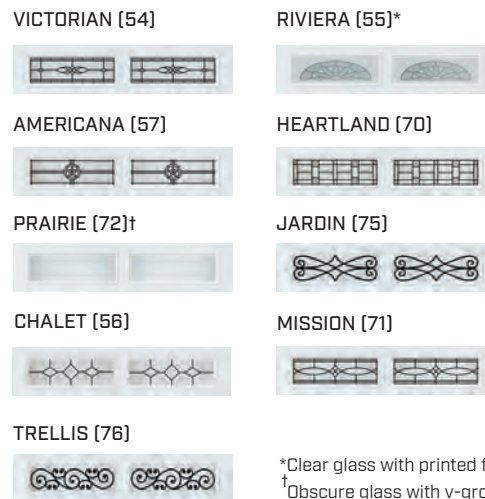

COLOR OPTIONS

*Price upcharge applies

Steel doors are pre-painted; for custom colors, exterior latex paint must be used. Actual paint colors may vary from samples shown

ALSO AVAILABLE

Over 500 factory-applied colors

Visit a Sherwin-Williams store to select the SnapDry™ paint color of your choice. Price upcharge applies.

WINDOW OPTIONS

DecraTrim Window Inserts

DecraGlass™ Windows

*Clear glass with printed frost pattern